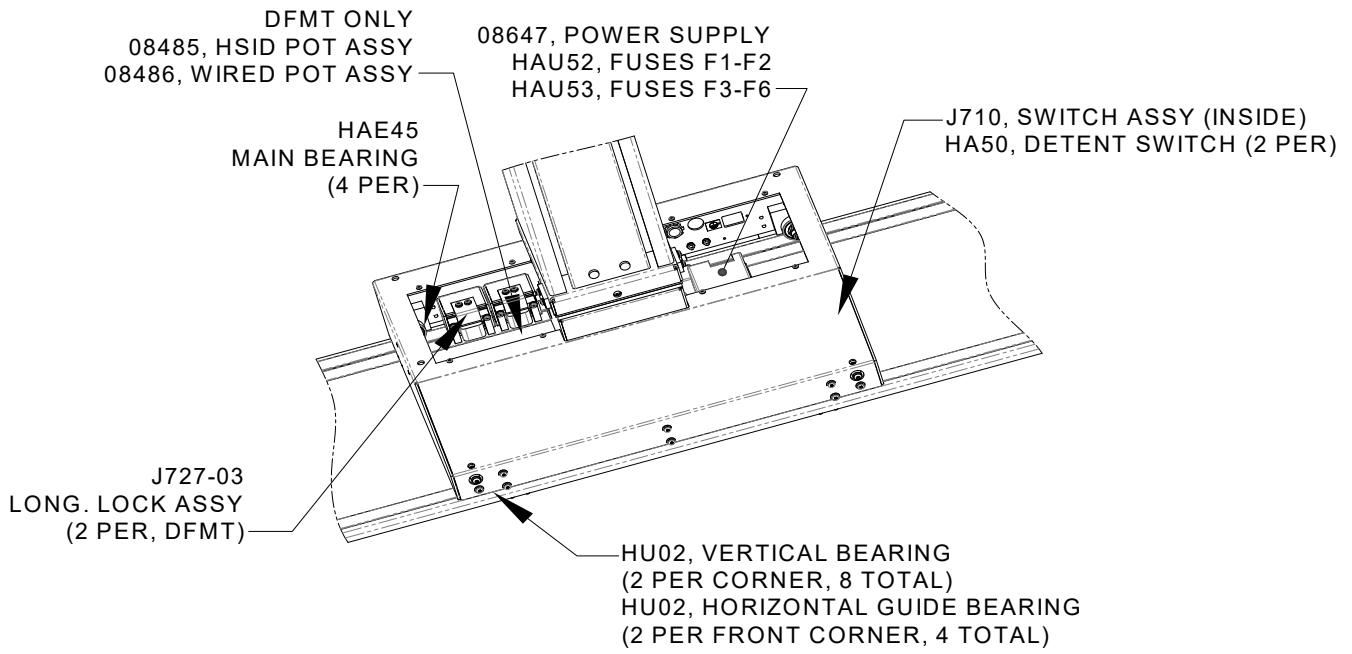

# REPLACEMENT PART GUIDE – J700 (FMT & DFMT)

See graphics on the following pages for Summit part numbers and descriptions of service parts.  
 DFMT Elite: Valid for **BFB234-1119** and **CPA001-1219** to present  
 FMT: Valid for BFB263-1020 to present.

**PARTS INSIDE FLOOR CAR ASSEMBLY**