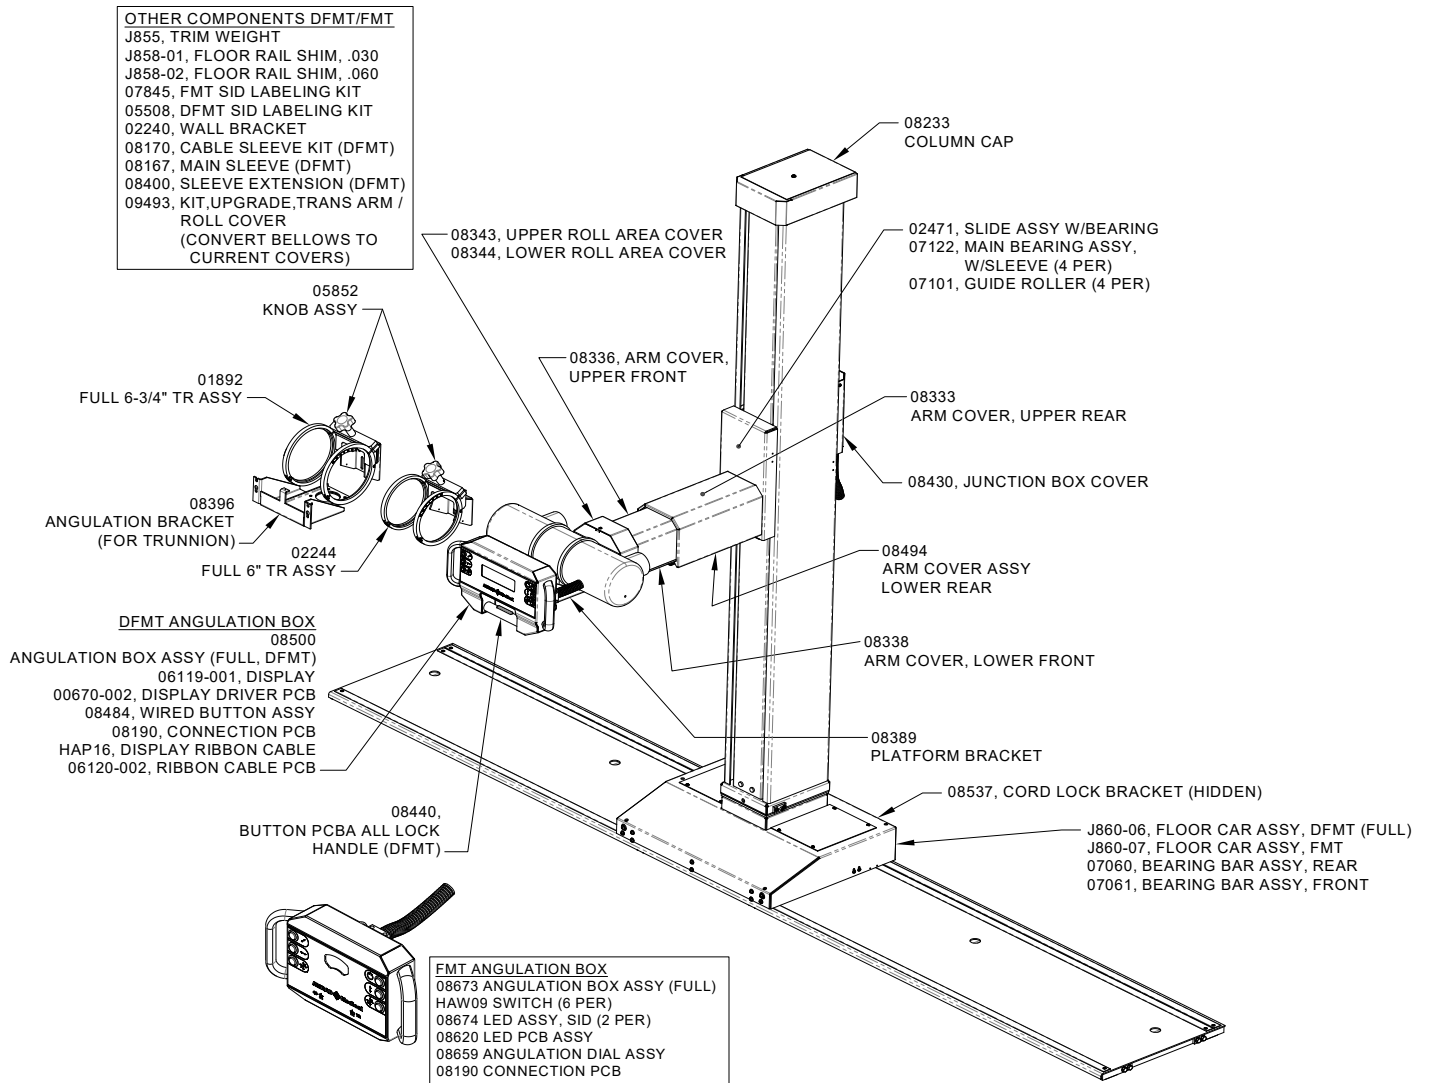

# REPLACEMENT PART GUIDE – J700 (FMT & DFMT)

See graphics on the following pages for Summit part numbers and descriptions of service parts.  
 DFMT Elite: Valid for **BFB234-1119** and **CPA001-1219** to present  
 FMT: Valid for BFB263-1020 to present.

**PARTS INSIDE FLOOR CAR ASSEMBLY**