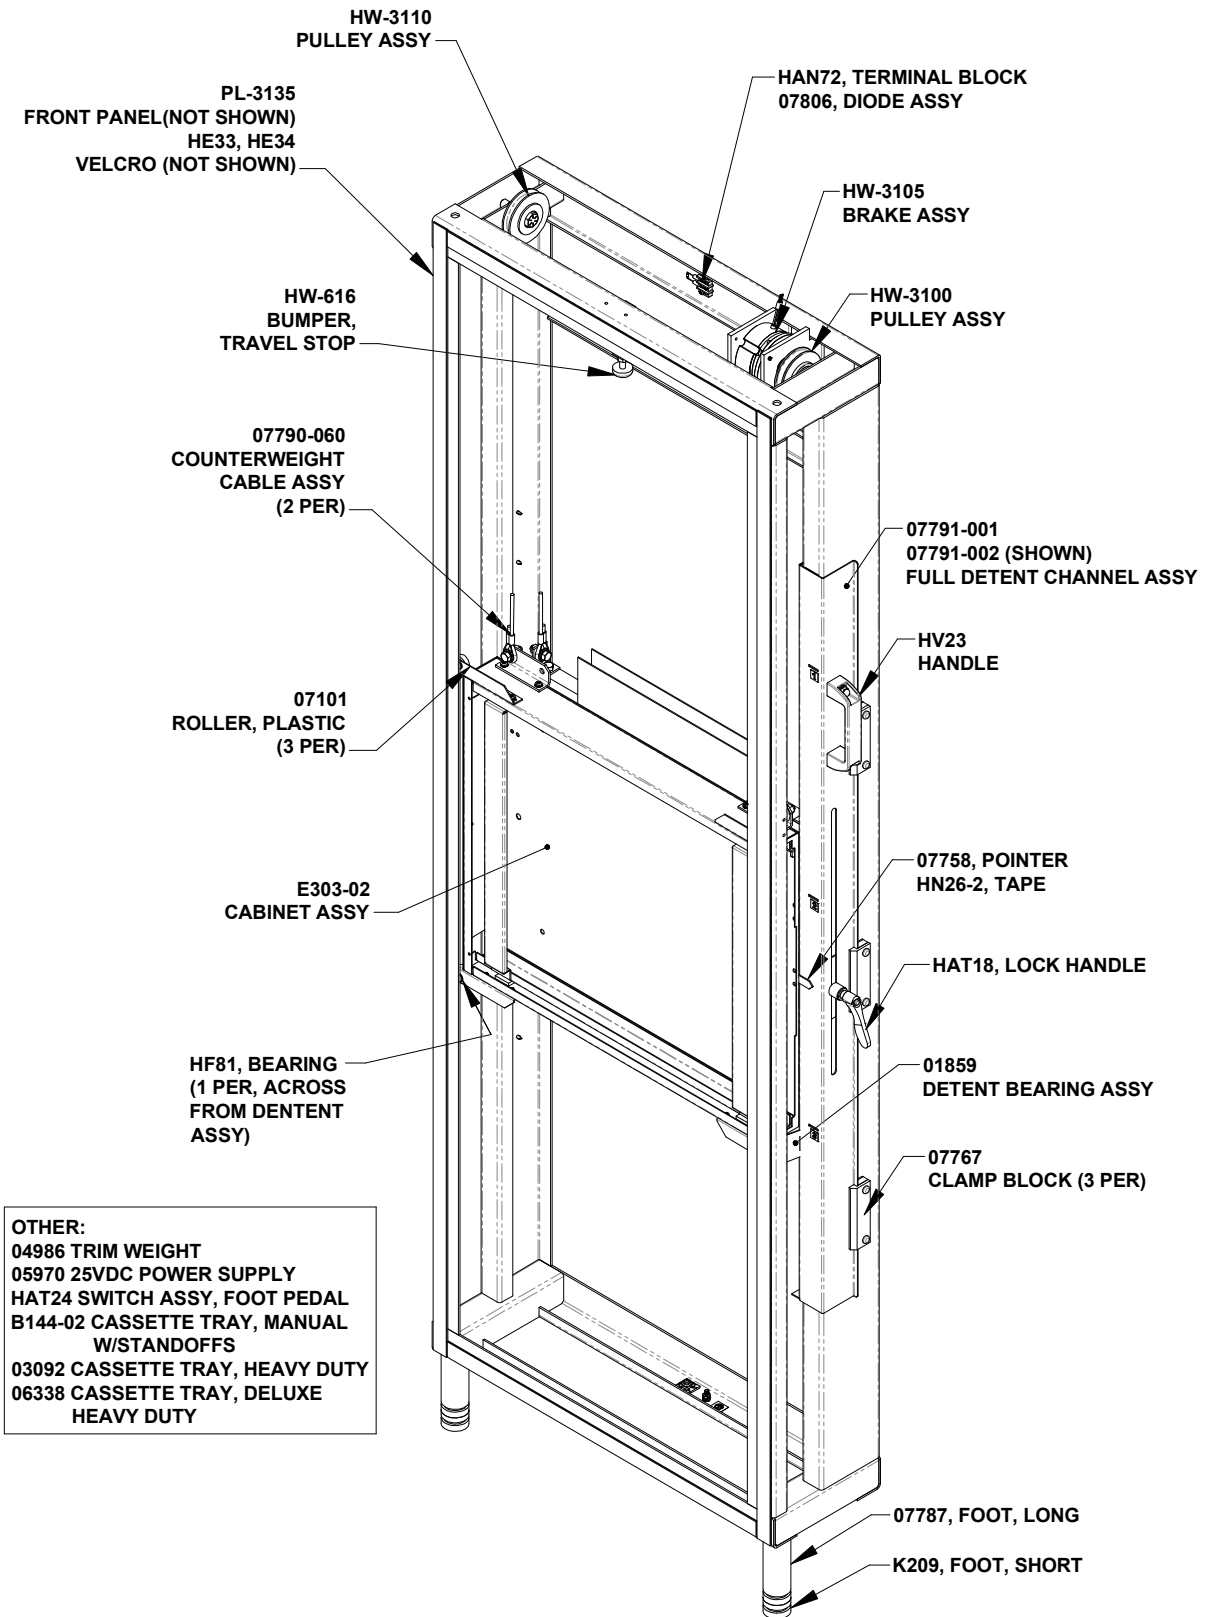

REPLACEMENT PART GUIDE – A-172F

See the graphics following for Summit part numbers and descriptions of service parts.
Valid for product manufactured 3/1/17 to present.

OTHER:
 04986 TRIM WEIGHT
 05970 25VDC POWER SUPPLY
 HAT24 SWITCH ASSY, FOOT PEDAL
 B144-02 CASSETTE TRAY, MANUAL
 W/STANDOFFS
 03092 CASSETTE TRAY, HEAVY DUTY
 06338 CASSETTE TRAY, DELUXE
 HEAVY DUTY